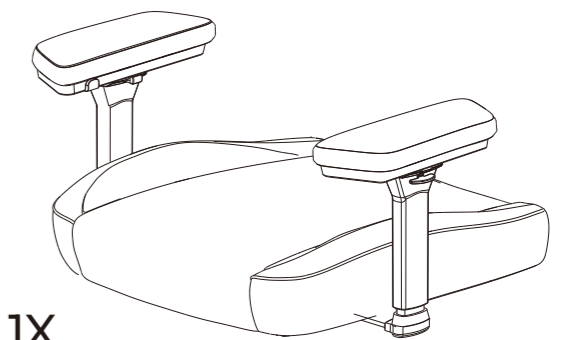

1X

1X

1X

1X

1X

1X

1X

1X

5X

1X

A

5X

B

4X