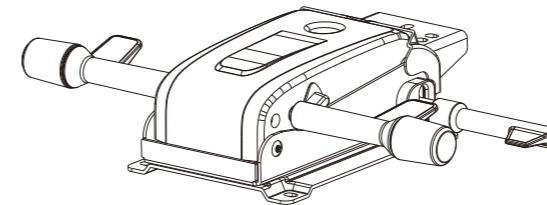

1X

1X

1X

1X

1X

1X

1X

1X

5X

1X

A

5X

B

4X